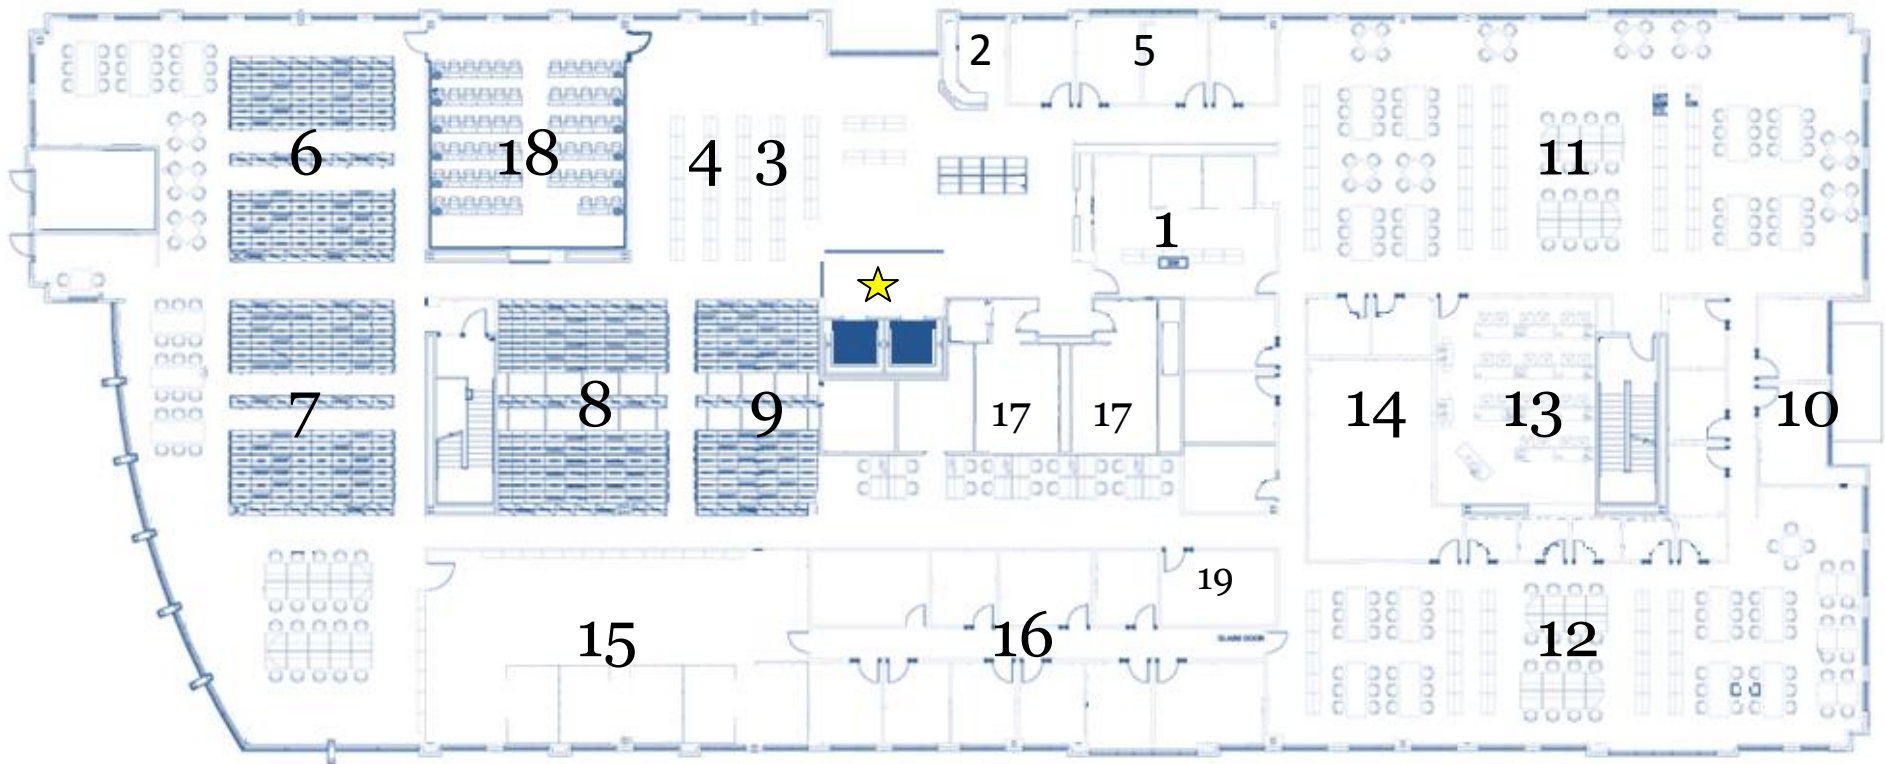

CharlotteLaw Library Map

★ You are here: Elevator Entrance of Library

- | | |
|---|---|
| <ul style="list-style-type: none"> 1. Circulation Desk (Course Reserve Material) 2. Reference Desk 3. Reference Carolinas 4. Reference Collection 5. Public Services Offices 6. Treatises* 7. Regional Reporters* 8. State Materials 9. Journals 10. Library Administrative Offices | <ul style="list-style-type: none"> 11. Federal I 12. Federal II 13. Computer Lab 14. Law Review 15. Technical Services Workroom 16. IT Offices 17. Restrooms 18. Classroom 244 19. Conference Room 229 |
|---|---|

* Designated Quiet Areas